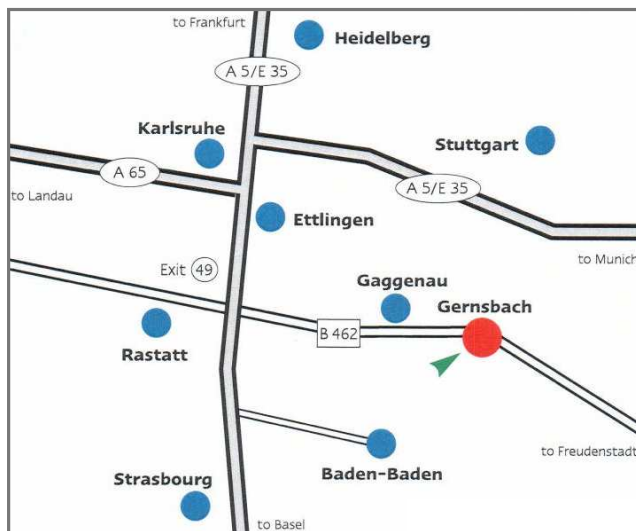

# > Route Description

## Smurfit Kappa Baden Karton

### Route Description

- You approach via the A5 (Karlsruhe-Basel)
- Take the Rastatt exit (49)
- At the end of the slip road take the B 462 towards Freudenstadt
- Follow this provincial road, around Gaggenau, until you reach Gernsbach
- Go through the tunnel and then continue on towards Freudenstadt
- Around 2,5 km after the end of tunnel you have to take the second bridge over the Murg on the right side
- Then left and follow the Fabrikstraße to reach the main entrance of Smurfit Kappa Baden Karton